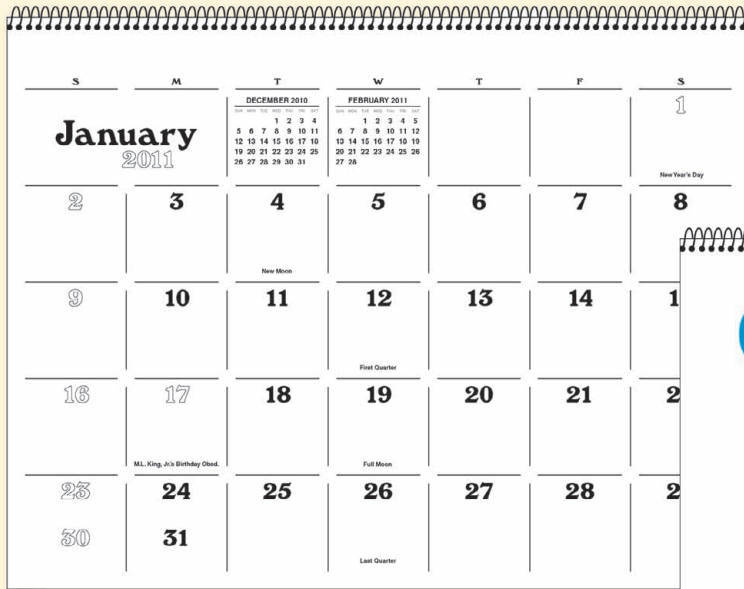

J911 Executive Memo

A. Cover printed inside, greeting on outside

Flexible, Affordable, Versatile!
 A single calendar that acts as a desk calendar, a wall calendar, a greeting, or all three. The cover can be printed inside, outside, or on both sides for more message space.

C. Printed extended cover with greeting (folds back)

Size: 11" x 8 1/2"
Ad Space: 9 1/2" x 7" on front or back of cover, 10" x 1 1/2" on extended cover
Set-up Charge: \$25.00 (g), no charge for exact repeat orders
Standard Imprint Color: Black or Blue (specify)
Stock Imprint Color: For substitute or additional color, add \$50.00 (g) + \$.10 (g) ea.
Exact PMS Match Imprint Color: \$50.00 (g)
Copy Limit: 6 lines, \$5.00 each additional line