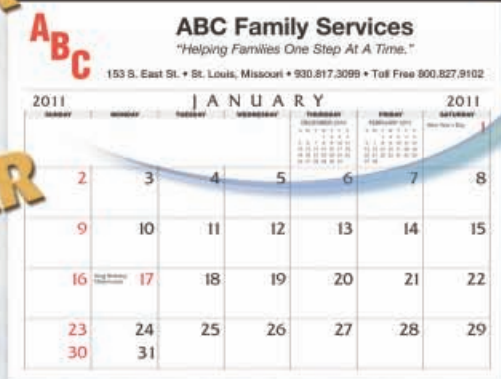

Use a separate image for the cover or repeat an inside image

#1 Cover

#2 Cover

Digital Imaging Technology

FULL-COLOR CUSTOM CALENDAR

Pad Options #1

#2

#3

- Open 11 x 17 – Closed 11 x 8 1/2
- Imprint area: 10 3/8 x 1 1/2
- Picture area: 10 3/8 x 7 7/8
- Full Color imprint
- Up to 13 full-color images

Price includes your up to 13 digital images on zip disk or CD at 300 ppi @ 100% reproduction size. Format: EPS (.eps), TIFF (.tif) or JPEG (.jpg).